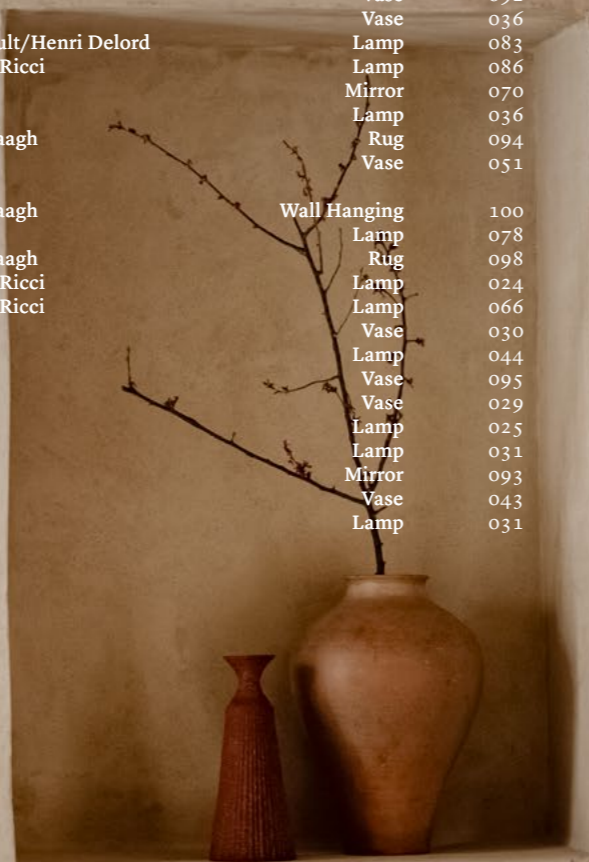

WOOL COLLECTION

SELLA WOOL	Carlo De Carli	Sofa, Armchair	102
REVERSÍVEL WOOL	Martin Eisler	Armchair	104

ACCESSORIES

ALMA	Studiopepe	Lamp	040
ANCORA	Umberto Bellardi Ricci	Mirror	089
AQUA REGIS	Studiopepe	Vase	092
BUBBLE	Alvino Bagni	Vase	036
DANA	Jean-Pierre Garrault/Henri Delord	Lamp	083
DORIC	Umberto Bellardi Ricci	Lamp	086
DORIAN		Mirror	070
E63	Umberto Riva	Lamp	036
JACOB	Salem van der Swaagh	Rug	094
FRIEDL/MARLENE /LUCIE	Studiopepe	Vase	051
LEISE	Salem van der Swaagh	Wall Hanging	100
LUNAR	Faye Toogood	Lamp	078
KUSCHEL	Salem van der Swaagh	Rug	098
MANO LIGHT Floor	Umberto Bellardi Ricci	Lamp	024
MANO LIGHT Table	Umberto Bellardi Ricci	Lamp	066
MANTIQUEIRA	Domingos Tótora	Vase	030
MISS-PACK	Alvino Bagni	Lamp	044
PABLO & DORA	Studiopepe	Vase	095
PI-DOU	Alvino Bagni	Vase	029
SOLSTICE	Studiopepe	Lamp	025
SOPHIA	Studiopepe	Lamp	031
STELLAR	Faye Toogood	Mirror	093
VENUS	Studiopepe	Vase	043
VERTICAL NEST	Brian Thoreen	Lamp	031

LIFE AND OTHER STORIES

La casa è il luogo dove stratifica il vissuto dell'abitare, dove ogni cosa ha un ruolo definito e riconoscibile: orientamento funzionale, ma anche bandiera della memoria e porta metafisica verso altri luoghi e tempi. La risonanza tra le mura che definiscono spazi e ambienti, e gli arredi che chiosano puntuali funzioni e forma estetica, vibra secondo una frequenza per ciascuno unica e diversa: perché nessuno ha mai vissuto allo stesso modo un medesimo luogo. Ognuno trattiene una frazione dell'essere e dell'abitare, e quel che vediamo partecipa a quel che siamo. Non solo, ogni arredo e accessorio portano un proprio racconto personale: il disegno di un progetto, il materiale di finitura, una produzione fatta di arte e mestiere, intuizioni tecniche su esperienze artigianali. Tutte queste storie si fondono sul tappeto sonoro del luogo in cui sono calate, a cui si somma il nostro riflettere: come sismografi capaci di cogliere queste sottili frequenze, e disegnare un percorso evocativo sulle pagine uniche della nostra memoria. I luoghi dell'abitare sono densi anche quando essenziali, perché non sono mai pieni di cose, ma ricchi di storie: che aspettano solo di essere raccontate. E Tacchini svela la sua storia in questo luogo scolpito dal pieno e tolto del superfluo: dove ogni arredo completa il proprio racconto in silenzio, perché già narrato in ogni sua forma. E in silenzio, noi si ascolta.